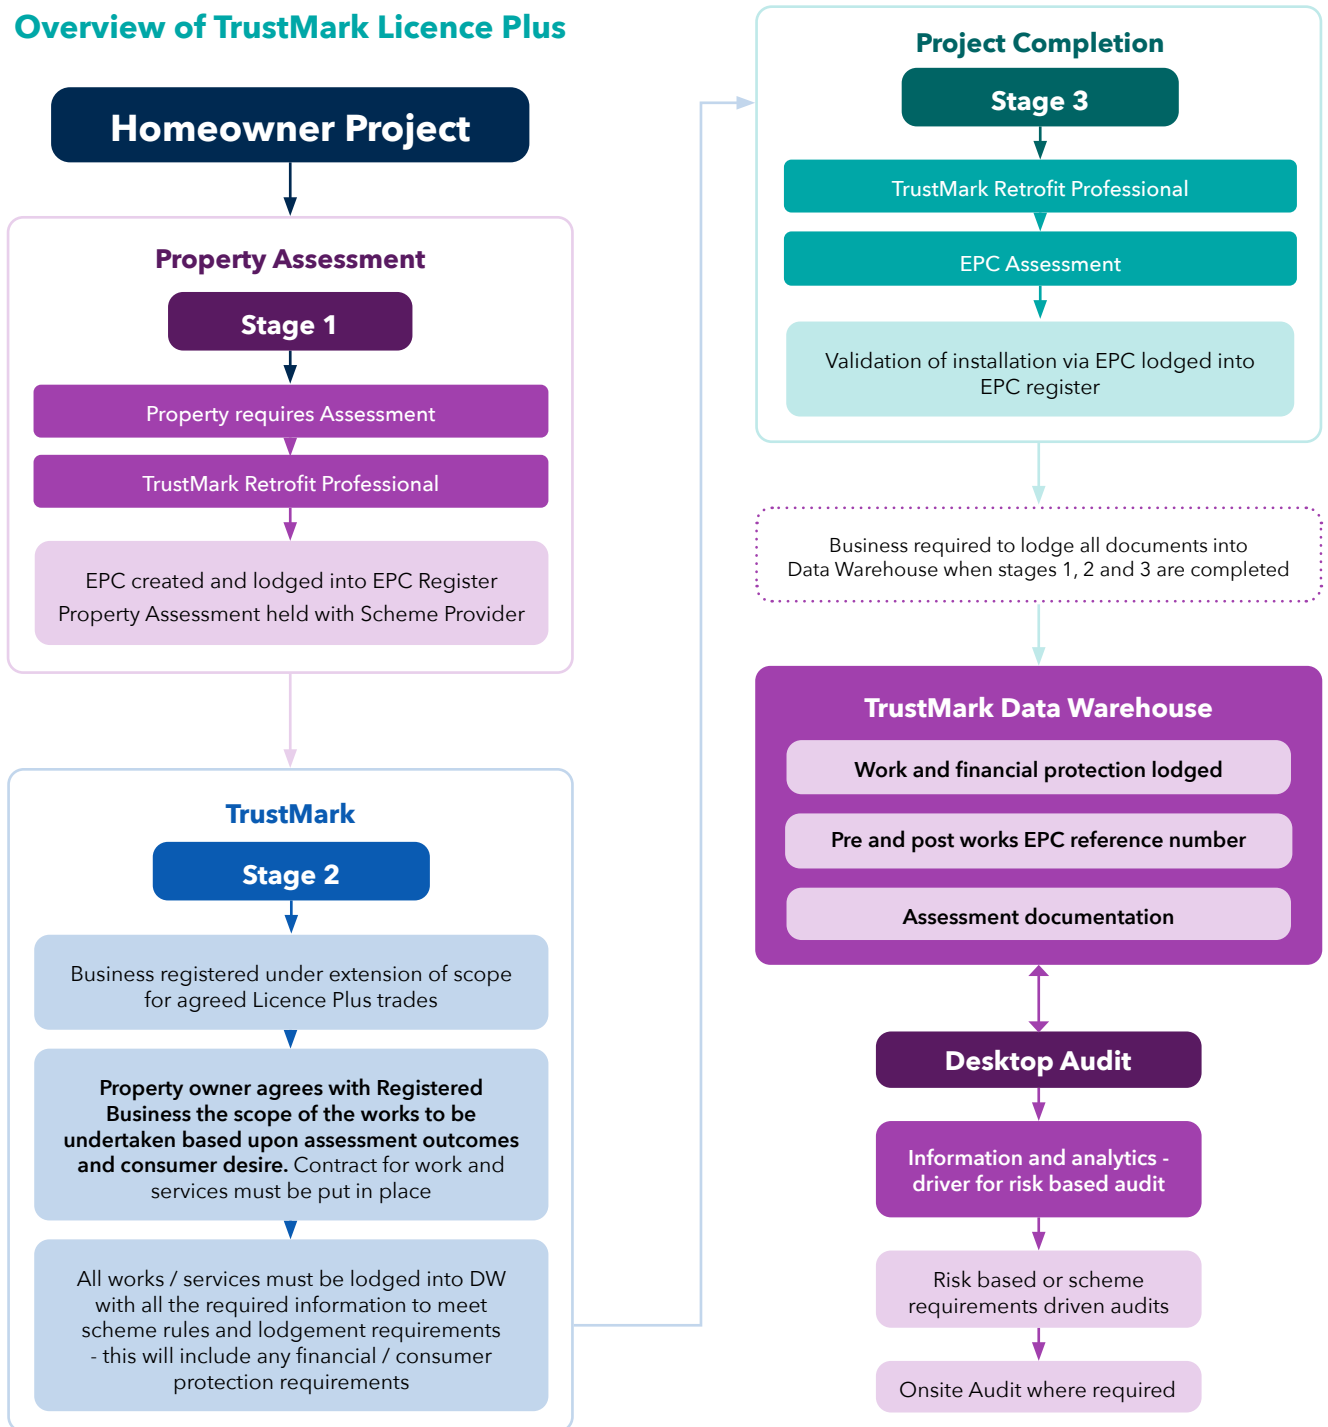

Overview of TrustMark Licence Plus